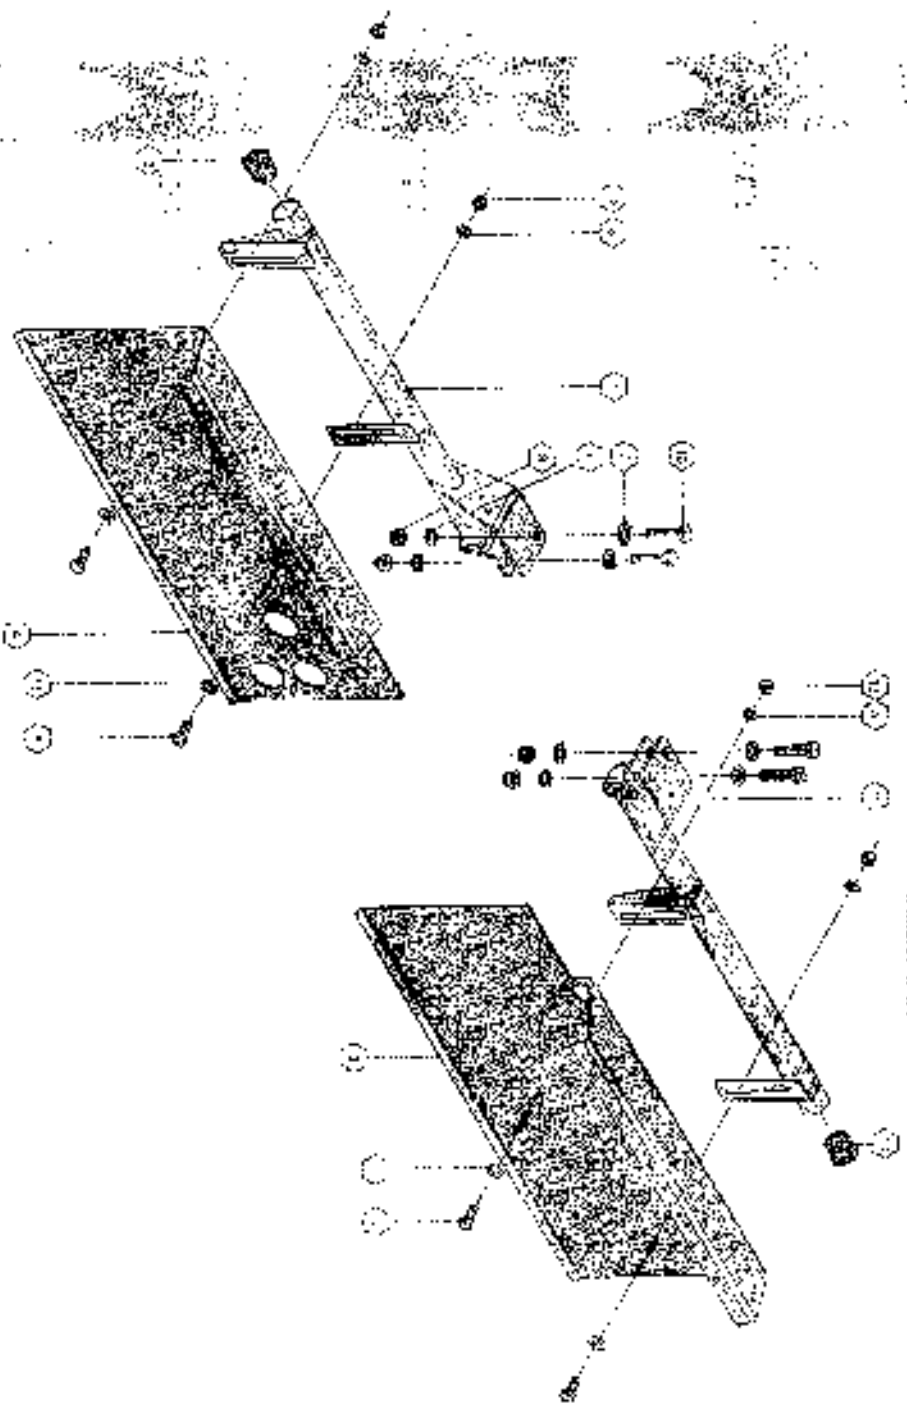

REAR LIGHTS MOUNTING BRACKETS - OT50101

Part AE080650 1/1

Version: 1.3

QTY	DESCRIPTION	UNIT	QTY	DESCRIPTION	UNIT
13	REF. CLOSING				
12	REF. W/UT				
11	WASHER				
10	HEX HEAD BOL				
9	HEX HEAD BOLT				
8	SPACING WING NUT				
7	WASHER				
6	REF. W/UT				
5	SPRING WASHER				
4	LOCK W/UT LEFT				
3	LOCK W/UT RIGHT				
2	REF. HOLDER SUPPORT QUANT				
1	REF. HOLDER SUPPORT QUANT				

QTY	DESCRIPTION	UNIT	QTY	DESCRIPTION	UNIT
13	REF. CLOSING				
12	REF. W/UT				
11	WASHER				
10	HEX HEAD BOL				
9	HEX HEAD BOLT				
8	SPACING WING NUT				
7	WASHER				
6	REF. W/UT				
5	SPRING WASHER				
4	LOCK W/UT LEFT				
3	LOCK W/UT RIGHT				
2	REF. HOLDER SUPPORT QUANT				
1	REF. HOLDER SUPPORT QUANT				