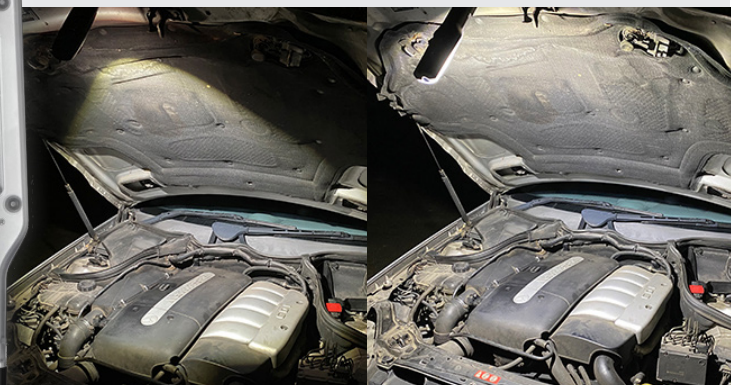

500 LUMENS

VS

2000 LUMENS

16W 0-699-63