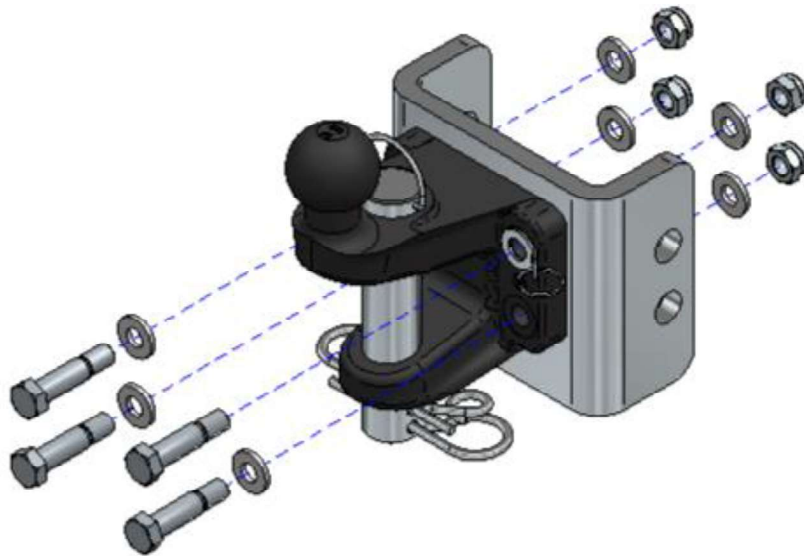

E-PARTS

Important: Please read General Notes overleaf before fitting
Issue: 1

Fitting
Instruction

PBJ-M12

Item	Qty	Description	Item	Qty	Description
A	4	M12 x 55 Bolts (10.9)			
B	4	M12 Nyloc Nuts			
C	7	12 x 25 Flat Washers			