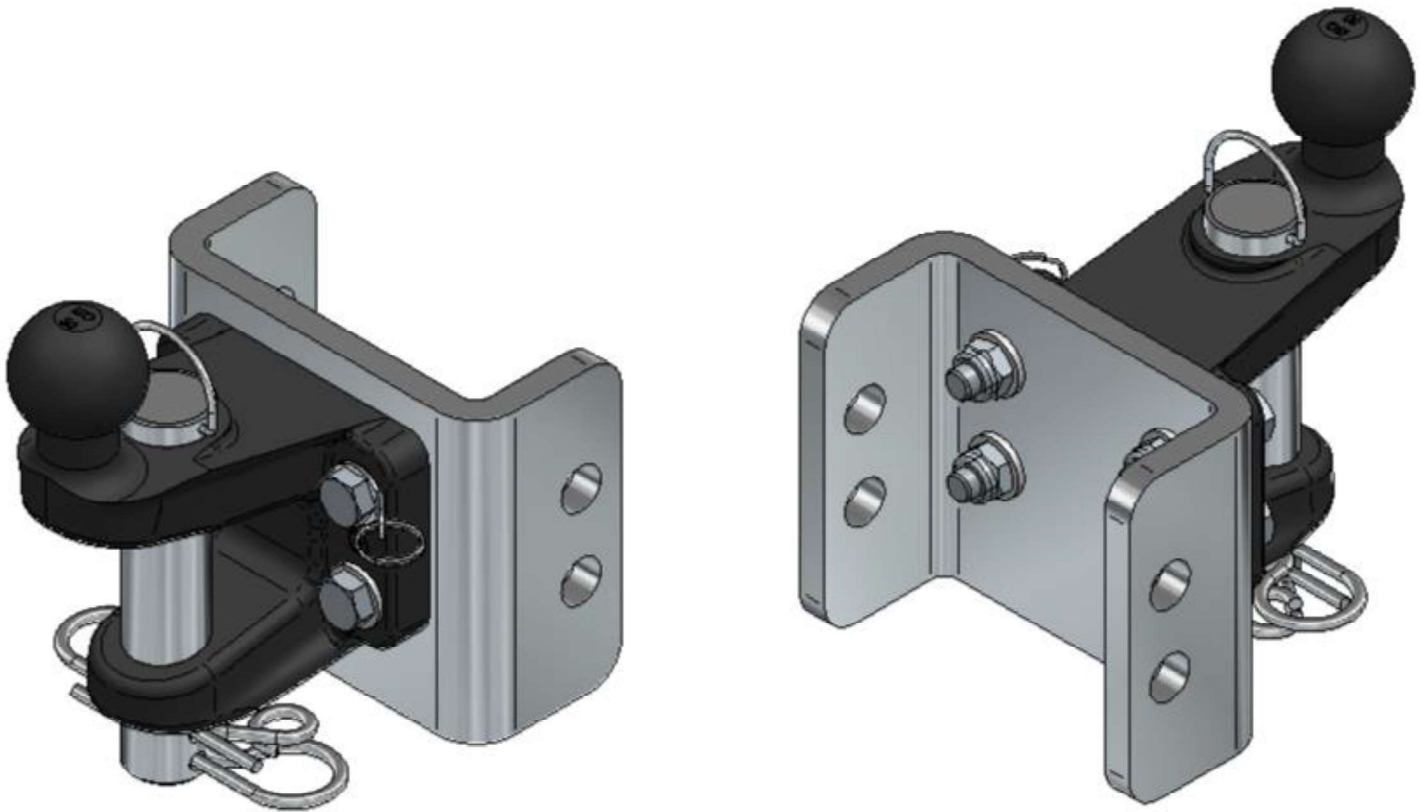

E-PARTS

Important: Please read General Notes overleaf before fitting
Issue: 1

Fitting
Instruction

PBJ-M12

Item	Qty	Description	Item	Qty	Description
A	4	M12 x 55 Bolts (10.9)			
B	4	M12 Nyloc Nuts			
C	7	12 x 25 Flat Washers			