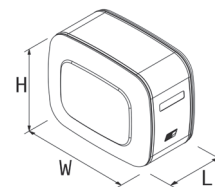

44/54

(sidewalls 440 mm h x 540 mm w)

Mounting kit available for:

Materials available:

Products range	LT*	Features included	Filter flange code	Dimensions (only tank) L x H x W	Material	Product code NSOA: Aluminium NSOF: Painted steel	Mounting kit code SIDE	Mounting kit code REAR
Multi Function (MF)	60-70	<ul style="list-style-type: none"> - level gauge 127mm - suction connection 1"1/4 - return connection 1" - air breather cap h 41mm - adjustable ball valve 1" 1/4 	135	350 x 440 x 540	A/F	-0070035MF00	AKMISLT44544000	AKMISRC04405404
	80	<ul style="list-style-type: none"> - spy eye 1" - suction connection 1"1/4 - return connection 1" 		400 x 440 x 540	A/F	-0080040MF00		
	90	<ul style="list-style-type: none"> - air breather cap h 41mm - adjustable ball valve 1" 1/4 		450 x 440 x 540	A/F	-0090045MF00		

* Full tank capacity

44/54 SIDE MOUNTING

Mounting specifics

A (mm)	Level indicator capacity (l)
350	057-042
400	060
450	067

44/54 REAR MOUNTING

Mounting specifics

A (mm)	Level indicator capacity (l)
350	057-042
400	060
450	067

Products Range	Description	Specifics	Product Code	Spare Parts
Oil tanks	straight pipe fitting, Ø40mm HOSE, inox band and sealing	1"1/4	ARA0PDNPGM12500	/
	90° adjustable pipe fitting, Ø40mm HOSE connection, inox band and sealing	1"1/4	ARA0PDNPGM12550	/