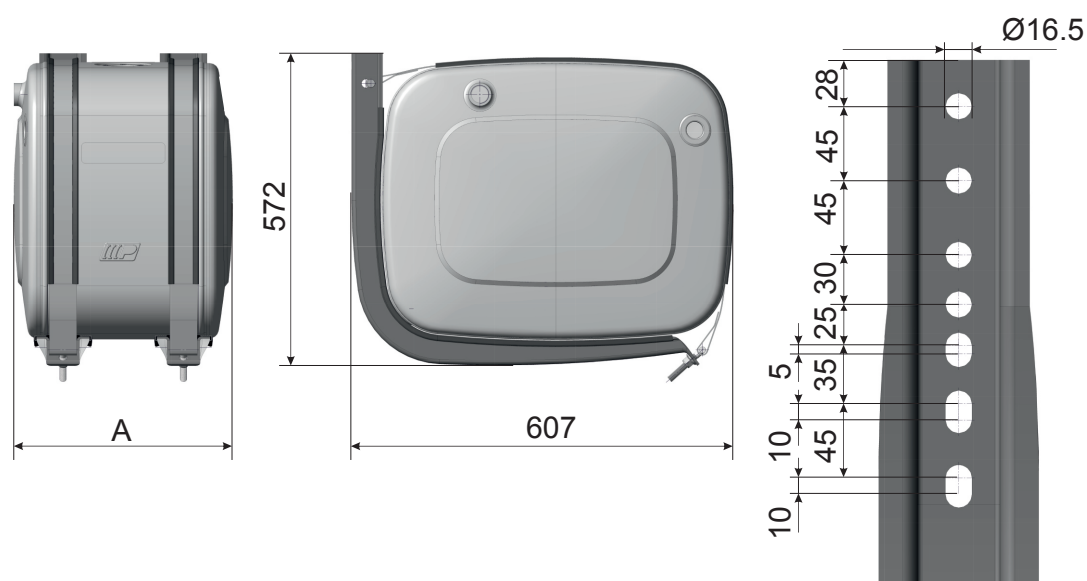

44/54

(sidewalls 440 mm h x 540 mm w)

Mounting kit available for:

Materials available:

Products range	LT*	Features included	Filter flange code	Dimensions (only tank) L x H x W	Material	Product code NSOA: Aluminium NSOF: Painted steel	Mounting kit code SIDE	Mounting kit code REAR
Multi Function (MF)	60-70	<ul style="list-style-type: none"> - level gauge 127mm - suction connection 1"1/4 - return connection 1" - air breather cap h 41mm - adjustable ball valve 1" 1/4 	135	350 x 440 x 540	A/F	-0070035MF00	AKMISLT44544000	AKMISRC04405404
	80	<ul style="list-style-type: none"> - spy eye 1" - suction connection 1"1/4 - return connection 1" 		400 x 440 x 540	A/F	-0080040MF00		
	90	<ul style="list-style-type: none"> - air breather cap h 41mm - adjustable ball valve 1" 1/4 		450 x 440 x 540	A/F	-0090045MF00		

* Full tank capacity

44/54 SIDE MOUNTING

Mounting specifics

A (mm)	Level indicator capacity (l)
350	057-042
400	060
450	067

44/54 REAR MOUNTING

Mounting specifics

A (mm)	Level indicator capacity (l)
350	057-042
400	060
450	067

Products Range	Description	Specifics	Product Code	Spare Parts
Oil tanks	straight pipe fitting, Ø40mm HOSE, inox band and sealing	1"1/4	ARA0PDNPGM12500	/
	90° adjustable pipe fitting, Ø40mm HOSE connection, inox band and sealing	1"1/4	ARA0PDNPGM12550	/