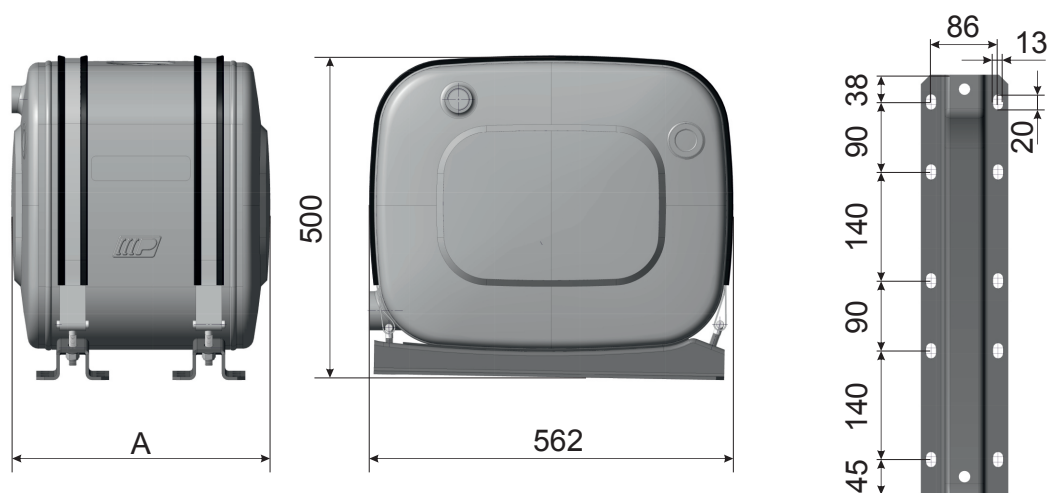

44/54

(sidewalls 440 mm h x 540 mm w)

Mounting kit available for:

Materials available:

Products range	LT*	Features included	Filter flange code	Dimensions (only tank) L x H x W	Material	Product code NSOA: Aluminium NSOF: Painted steel	Mounting kit code SIDE	Mounting kit code REAR
Multi Function (MF)	60-70	<ul style="list-style-type: none"> - level gauge 127mm - suction connection 1"1/4 - return connection 1" - air breather cap h 41mm - adjustable ball valve 1" 1/4 	135	350 x 440 x 540	A/F	-0070035MF00	AKMISLT44544000	AKMISRC04405404
	80	<ul style="list-style-type: none"> - spy eye 1" - suction connection 1"1/4 - return connection 1" 		400 x 440 x 540	A/F	-0080040MF00		
	90	<ul style="list-style-type: none"> - air breather cap h 41mm - adjustable ball valve 1" 1/4 		450 x 440 x 540	A/F	-0090045MF00		

* Full tank capacity

44/54 SIDE MOUNTING

Mounting specifics

A (mm)	Level indicator capacity (l)
350	057-042
400	060
450	067

44/54 REAR MOUNTING

Mounting specifics

A (mm)	Level indicator capacity (l)
350	057-042
400	060
450	067

Products Range	Description	Specifics	Product Code	Spare Parts
Oil tanks	straight pipe fitting, Ø40mm HOSE, inox band and sealing	1"1/4	ARA0PDNPGM12500	/
	90° adjustable pipe fitting, Ø40mm HOSE connection, inox band and sealing	1"1/4	ARA0PDNPGM12550	/