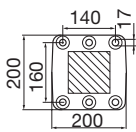

RO★57

57 mm towing hitch

- Heavy duty execution D-Value up to 300 kN, V-Value up to 95 kN
- Low maintenance by means of special grease for all temperatures
- Easy to repair due to split funnel and ROCKINGER modular engineering
- Also available in light weight version without jack knife device
- Easy to install with segment ring locking device
- For 57.5 mm towing eyes complying with the Swedish standard: to weld in
- Available with a pneumatic remote control, ex works or as an upgrade kit
- Proved and permitted according latest ECE R 55-01

Best towing hitch

RO★57

Technical Specification

57 mm towing hitch,
ECE R 55-01, E1 011361

															
															
	C	A	B	D	Dc	S	V	Av	ECE	(kg)					b
	(mm)	D (kN)	Dc (kN)	S (kg)	V (kN)	Av (t)	ECE	(kg)	(kg)	(kg)	(kg)	(kg)	(kg)	(kg)	(kg)
RO 570C61000	160 x 100	300	145	1000	95	18	011361	69					x		
RO 570D61000	160 x 100	300	145	1000	95	18	011361	69					x		
RO 570C61200	160 x 100	300	145	1000	95	18	011361	69	x				x		
RO 570C61400	160 x 100	300	145	1000	95	18	011361	75	x	x			x		
RO 570C61500	160 x 100	300	145	1000	95	18	011361	66	x	x					
RO 570C61510	160 x 100	300	145	1000	95	18	011361	60							
RO 570C61540	160 x 100	300	145	1000	95	18	011361	63							a
RO 570C61560	160 x 100	300	145	1000	95	18	011361	69	x	x					a
RO 570C61570	160 x 100	300	145	1000	95	18	011361	75	x	x					a, b

57370

57384

									E1
	ø (mm)	D (kN)	Dc (kN)	S (kg)	V (kN)	Pc (kN)	Av (t)	(kg)	(kg)
57370	57,5	300	131	1000	82	30	18	18,7	E1 55R-01 1356
57370	57,5	300	130	2000	50	30	18	18,7	E1 55R-01 1356
57370	57,5	300	146,5	1000	65,5	30	18	18,7	E1 55R-01 1356
57384	57,5	200	90	1000	30	25	-	10,0	E1 55R-01 165