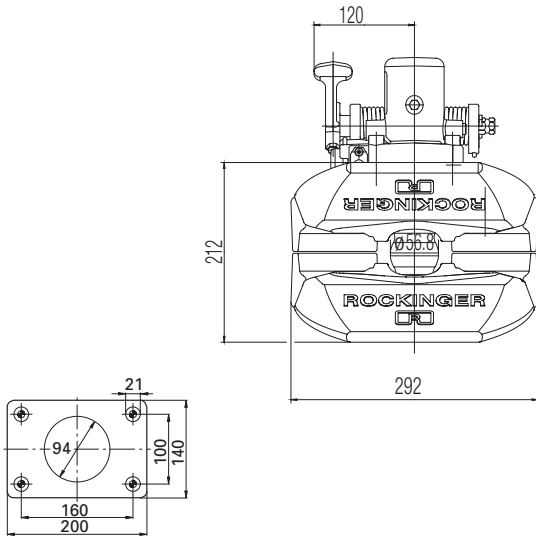

RO★57

57 mm towing hitch

- Heavy duty execution D-Value up to 300 kN, V-Value up to 95 kN
- Low maintenance by means of special grease for all temperatures
- Easy to repair due to split funnel and ROCKINGER modular engineering
- Also available in light weight version without jack knife device
- Easy to install with segment ring locking device
- For 57.5 mm towing eyes complying with the Swedish standard: to weld in
- Available with a pneumatic remote control, ex works or as an upgrade kit
- Proved and permitted according latest ECE R 55-01

Best towing hitch

RO★57

Technical Specification

57 mm towing hitch,
ECE R 55-01, E1 011361

															
															
	C	A	B	D	Dc	S	V	Av	ECE	(kg)					b
	(mm)	D (kN)	Dc (kN)	S (kg)	V (kN)	Av (t)	ECE	(kg)	(kg)	(kg)	(kg)	(kg)	(kg)	(kg)	(kg)
RO 570C61000	160 x 100	300	145	1000	95	18	011361	69					x		
RO 570D61000	160 x 100	300	145	1000	95	18	011361	69					x		
RO 570C61200	160 x 100	300	145	1000	95	18	011361	69	x				x		
RO 570C61400	160 x 100	300	145	1000	95	18	011361	75	x	x			x		
RO 570C61500	160 x 100	300	145	1000	95	18	011361	66	x	x					
RO 570C61510	160 x 100	300	145	1000	95	18	011361	60							
RO 570C61540	160 x 100	300	145	1000	95	18	011361	63							a
RO 570C61560	160 x 100	300	145	1000	95	18	011361	69	x	x					a
RO 570C61570	160 x 100	300	145	1000	95	18	011361	75	x	x					a, b

57370

57384

									E1
	ø (mm)	D (kN)	Dc (kN)	S (kg)	V (kN)	Pc (kN)	Av (t)	(kg)	(kg)
57370	57,5	300	131	1000	82	30	18	18,7	E1 55R-01 1356
57370	57,5	300	130	2000	50	30	18	18,7	E1 55R-01 1356
57370	57,5	300	146,5	1000	65,5	30	18	18,7	E1 55R-01 1356
57384	57,5	200	90	1000	30	25	-	10,0	E1 55R-01 165

Pneumatic remote control

RO★PC 57 C comfort:

ROE 71167

Electric remote display

ROE 70936

Cabin:

Funnel extension:

ROE 71162