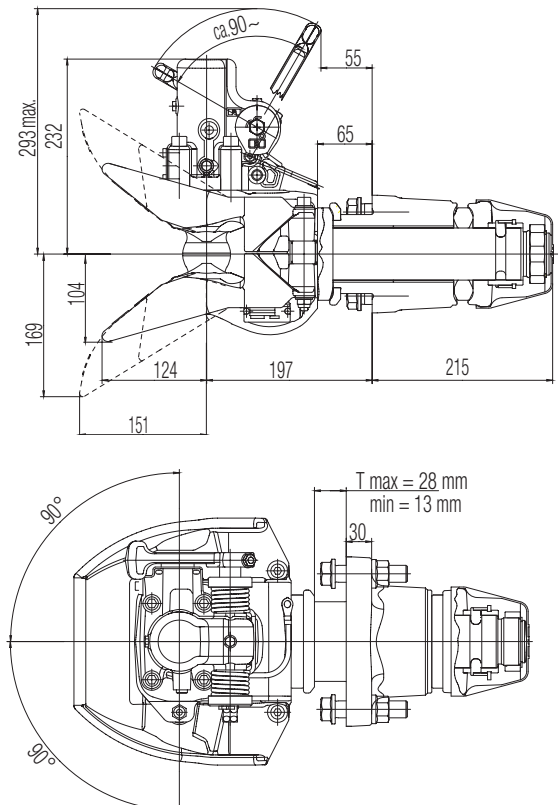

RO★57

57 mm towing hitch

- Heavy duty execution D-Value up to 300 kN, V-Value up to 95 kN
- Low maintenance by means of special grease for all temperatures
- Easy to repair due to split funnel and ROCKINGER modular engineering
- Also available in light weight version without jack knife device
- Easy to install with segment ring locking device
- For 57.5 mm towing eyes complying with the Swedish standard: to weld in
- Available with a pneumatic remote control, ex works or as an upgrade kit
- Proved and permitted according latest ECE R 55-01

Best towing hitch

RO★57

Technical Specification

57 mm towing hitch,
ECE R 55-01, E1 011361

															
															
	C	A	B	D	Dc	S	V	Av	ECE	(kg)					b
	(mm)	D (kN)	Dc (kN)	S (kg)	V (kN)	Av (t)	ECE	(kg)	(kg)	(kg)	(kg)	(kg)	(kg)	(kg)	(kg)
RO 570C61000	160 x 100	300	145	1000	95	18	011361	69					x		
RO 570D61000	160 x 100	300	145	1000	95	18	011361	69					x		
RO 570C61200	160 x 100	300	145	1000	95	18	011361	69	x				x		
RO 570C61400	160 x 100	300	145	1000	95	18	011361	75	x	x			x		
RO 570C61500	160 x 100	300	145	1000	95	18	011361	66	x	x					
RO 570C61510	160 x 100	300	145	1000	95	18	011361	60							
RO 570C61540	160 x 100	300	145	1000	95	18	011361	63							a
RO 570C61560	160 x 100	300	145	1000	95	18	011361	69	x	x					a
RO 570C61570	160 x 100	300	145	1000	95	18	011361	75	x	x					a, b

57370

57384

									E1
	ø (mm)	D (kN)	Dc (kN)	S (kg)	V (kN)	Pc (kN)	Av (t)	(kg)	(kg)
57370	57,5	300	131	1000	82	30	18	18,7	E1 55R-01 1356
57370	57,5	300	130	2000	50	30	18	18,7	E1 55R-01 1356
57370	57,5	300	146,5	1000	65,5	30	18	18,7	E1 55R-01 1356
57384	57,5	200	90	1000	30	25	-	10,0	E1 55R-01 165

Pneumatic remote control

RO★PC 57 C comfort:

ROE 71167

Electric remote display

ROE 70936

Cabin:

Funnel extension:

ROE 71162