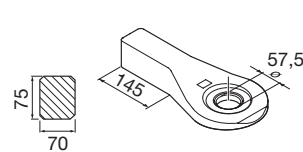

RO★57

57 mm towing hitch

- Heavy duty execution D-Value up to 300 kN, V-Value up to 95 kN
- Low maintenance by means of special grease for all temperatures
- Easy to repair due to split funnel and ROCKINGER modular engineering
- Also available in light weight version without jack knife device
- Easy to install with segment ring locking device
- For 57.5 mm towing eyes complying with the Swedish standard: to weld in
- Available with a pneumatic remote control, ex works or as an upgrade kit
- Proved and permitted according latest ECE R 55-01

Best towing hitch

RO★57

Technical Specification

57 mm towing hitch,
ECE R 55-01, E1 011361

															
															
	C	A	B	D	Dc	S	V	Av	ECE	(kg)					b
	(mm)	D (kN)	Dc (kN)	S (kg)	V (kN)	Av (t)	ECE	(kg)	(kg)	(kg)	(kg)	(kg)	(kg)	(kg)	(kg)
RO 570C61000	160 x 100	300	145	1000	95	18	011361	69					x		
RO 570D61000	160 x 100	300	145	1000	95	18	011361	69					x		
RO 570C61200	160 x 100	300	145	1000	95	18	011361	69	x				x		
RO 570C61400	160 x 100	300	145	1000	95	18	011361	75	x	x			x		
RO 570C61500	160 x 100	300	145	1000	95	18	011361	66	x	x					
RO 570C61510	160 x 100	300	145	1000	95	18	011361	60							
RO 570C61540	160 x 100	300	145	1000	95	18	011361	63							a
RO 570C61560	160 x 100	300	145	1000	95	18	011361	69	x	x					a
RO 570C61570	160 x 100	300	145	1000	95	18	011361	75	x	x					a, b

57370

57384

									E1
	ø (mm)	D (kN)	Dc (kN)	S (kg)	V (kN)	Pc (kN)	Av (t)	(kg)	(kg)
57370	57,5	300	131	1000	82	30	18	18,7	E1 55R-01 1356
57370	57,5	300	130	2000	50	30	18	18,7	E1 55R-01 1356
57370	57,5	300	146,5	1000	65,5	30	18	18,7	E1 55R-01 1356
57384	57,5	200	90	1000	30	25	-	10,0	E1 55R-01 165